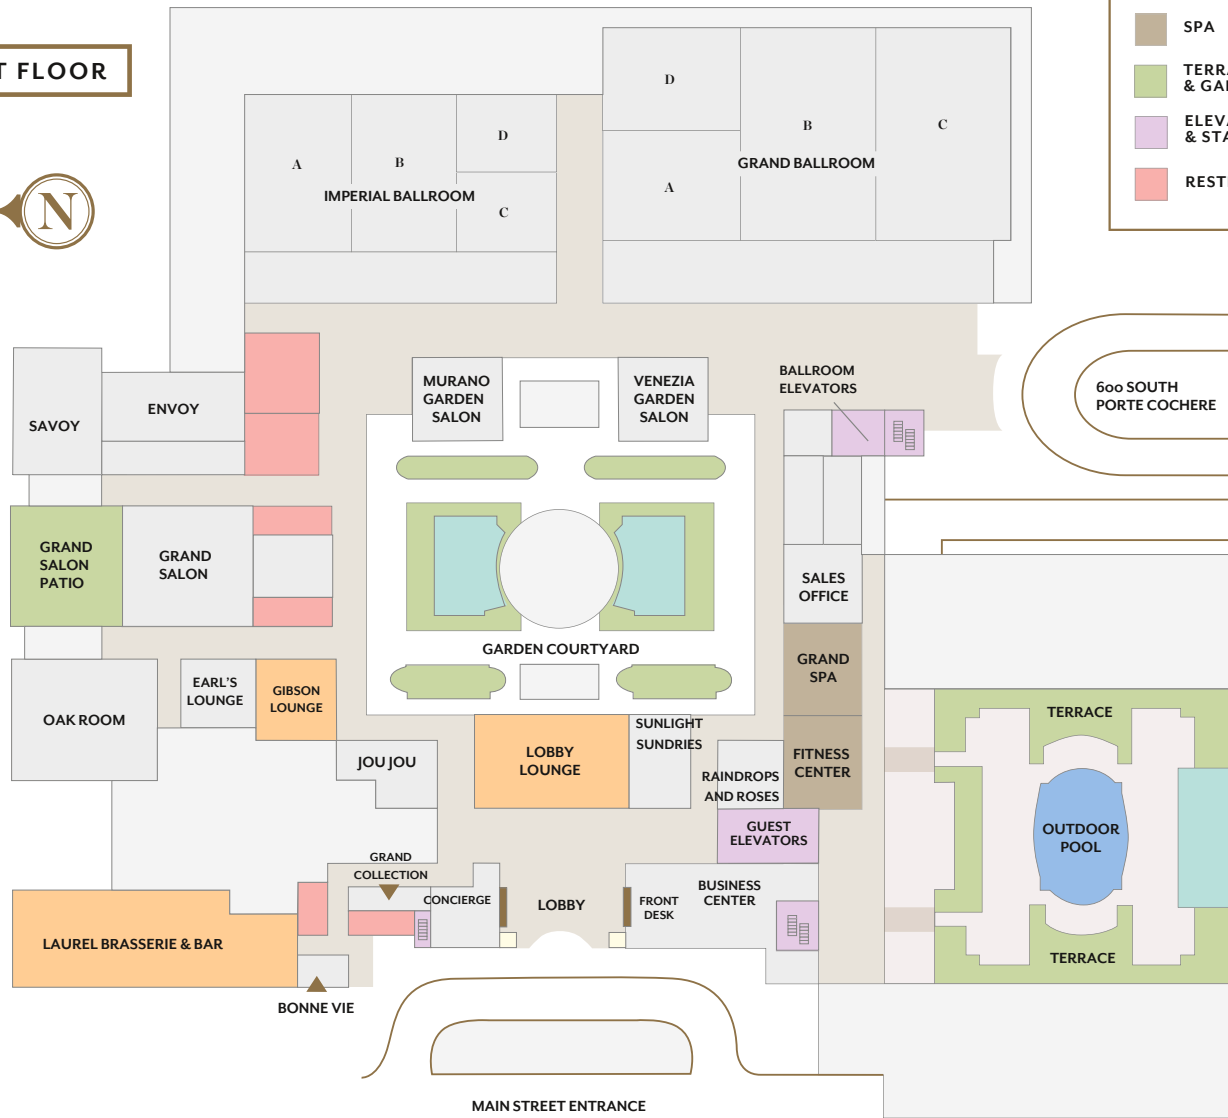

The GRAND AMERICA Hotel

LEGEND

- DINING
- SPA
- TERRACE & GARDENS
- ELEVATORS & STAIRS
- RESTROOMS

FIRST FLOOR

THIRD FLOOR

(Overlooks Garden Courtyard)

(Overlooks Garden Courtyard)